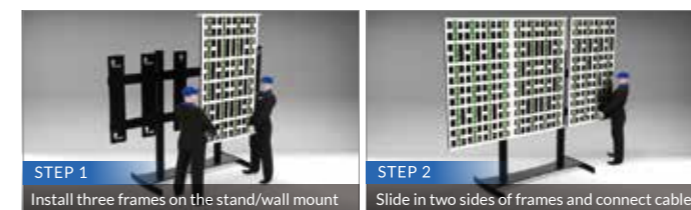

Installation & Maintenance

3 Steps Installation